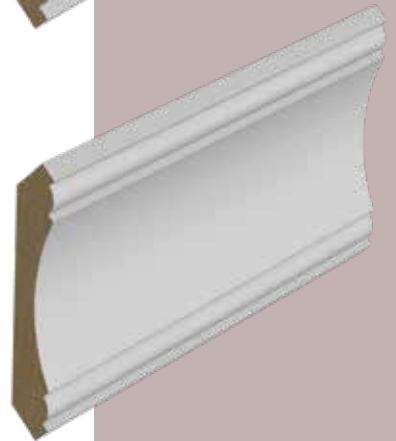

MDF Frame & Crown Profiles

Paintable!

MDF Frame & Crown Profiles

MDF alternative to mouldings and Polyurethane.

- MDF Alternative to Mouldings and Polyurethane
- Doesn't Chip
- PVC free
- Impact Resistant
- Easy to Apply

Crown Profiles Models

CP 01

CP 02

CP 03

MDF Frame Models

FP 01

FP 02

FP 03