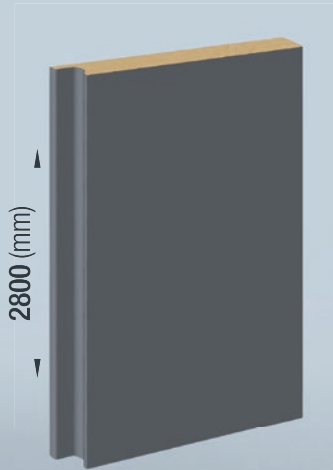

J-DOOR

Mdf Panel Door

UHG & MATT, SUPER MATT

J-Door Panel Options

DIMENSIONS (mm)	
Thickness options	18 / 22
Length	2800
Width options	247 / 297 / 347 / 397 / 447 497 / 597 / 697 / 897

**DOUBLE
JDoor**

**SINGLE
JDoor**

These shapes are available
in 18 mm and 22 mm thickness.

TECHNICAL INFORMATION

No	FEATURE	RESULT FOR SM	RESULT FOR UHG	STANDARD
1	Gloss level (60° angle)	7,5 GU	95 GU	EN 14323
2	Scratch resistance	H	2H	TS 7385
3	Assessment of surface resistance to wet heat (85°C)	5 (No change)	5 (No change)	EN 12721:09
4	Assessment of surface resistance to dry heat (70°C)	5 (No change)	5 (No change)	EN 12722:09
5	Surface abrasion resistance	250 rev. (Class 4)	300 rev. (Class)	EN 14323 cls. 5.9
6	Behavior towards impact loading by falling steel ball	No Cracking	No Cracking	EN 14323 cls. 5.14
7	Test of water steam resistance	5 (No change)	5 (No change)	EN 14323 cls. 5.11
8	Resistance to staining	5 (No change)	5 (No change)	EN 14323 cls. 5.6
9	Assessment of surface resistance to chemical cold liquids (Acetic acid, acetone, ammonia solution, citric acid, cleaning agent, etc.)	5 (No change)	5 (No change)	TS EN 12720:2009+A1
10	Colorfastness to light	5. Grade	4 / 5. Grade	EN 15187
11	Bending strength (*)	46,2 N / mm ²	46,2 N / mm ²	EN 310
12	Modulus of elasticity in bending (*)	4145 N / mm ²	4145 N / mm ²	EN 310
13	Surface soundness (tensile strength) (*)	1 N / mm ²	1,5 N / mm ²	EN 311
14	Tensile strength vertical to the surface (*)	0,50 N / mm ²	0,54 N / mm ²	EN 319
15	Thickness tolerance	± 0,3 mm	± 0,3 mm	TS EN 324-1