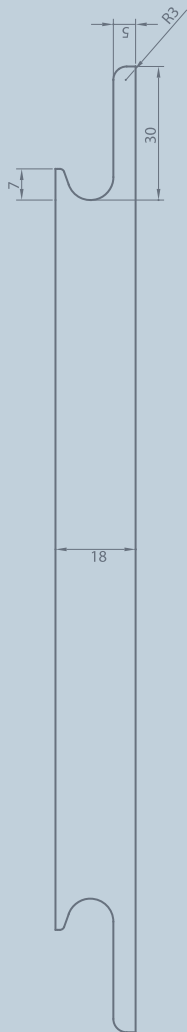

J-DOOR

Mdf Panel Door

UHG & MATT, SUPER MATT

J-Door Panel Options

DIMENSIONS (mm)	
Thickness options	18 / 22
Length	2800
Width options	247 / 297 / 347 / 397 / 447 497 / 597 / 697 / 897

**DOUBLE
JDoor**

**SINGLE
JDoor**

These shapes are available
in 18 mm and 22 mm thickness.

TECHNICAL INFORMATION

No	FEATURE	RESULT FOR SM	RESULT FOR UHG	STANDARD
1	Gloss level (60° angle)	7,5 GU	95 GU	EN 14323
2	Scratch resistance	H	2H	TS 7385
3	Assessment of surface resistance to wet heat (85°C)	5 (No change)	5 (No change)	EN 12721:09
4	Assessment of surface resistance to dry heat (70°C)	5 (No change)	5 (No change)	EN 12722:09
5	Surface abrasion resistance	250 rev. (Class 4)	300 rev. (Class)	EN 14323 cls. 5.9
6	Behavior towards impact loading by falling steel ball	No Cracking	No Cracking	EN 14323 cls. 5.14
7	Test of water steam resistance	5 (No change)	5 (No change)	EN 14323 cls. 5.11
8	Resistance to staining	5 (No change)	5 (No change)	EN 14323 cls. 5.6
9	Assessment of surface resistance to chemical cold liquids (Acetic acid, acetone, ammonia solution, citric acid, cleaning agent, etc.)	5 (No change)	5 (No change)	TS EN 12720:2009+A1
10	Colorfastness to light	5. Grade	4 / 5. Grade	EN 15187
11	Bending strength (*)	46,2 N / mm ²	46,2 N / mm ²	EN 310
12	Modulus of elasticity in bending (*)	4145 N / mm ²	4145 N / mm ²	EN 310
13	Surface soundness (tensile strength) (*)	1 N / mm ²	1,5 N / mm ²	EN 311
14	Tensile strength vertical to the surface (*)	0,50 N / mm ²	0,54 N / mm ²	EN 319
15	Thickness tolerance	± 0,3 mm	± 0,3 mm	TS EN 324-1