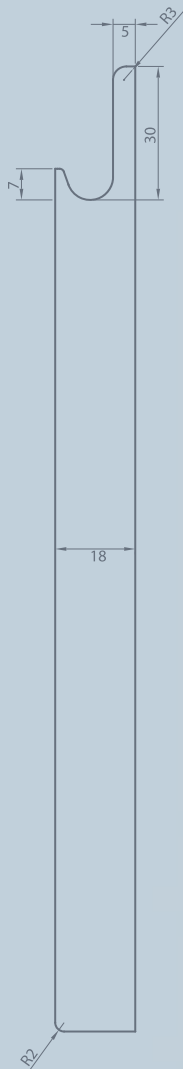

J-DOOR

Mdf Panel Door

UHG & MATT, SUPER MATT

J-Door Panel Options

DIMENSIONS (mm)	
Thickness options	18 / 22
Length	2800
Width options	247 / 297 / 347 / 397 / 447 497 / 597 / 697 / 897

**DOUBLE
JDoor**

**SINGLE
JDoor**

These shapes are available
in 18 mm and 22 mm thickness.

TECHNICAL INFORMATION

No	FEATURE	RESULT FOR SM	RESULT FOR UHG	STANDARD
1	Gloss level (60° angle)	7,5 GU	95 GU	EN 14323
2	Scratch resistance	H	2H	TS 7385
3	Assessment of surface resistance to wet heat (85°C)	5 (No change)	5 (No change)	EN 12721:09
4	Assessment of surface resistance to dry heat (70°C)	5 (No change)	5 (No change)	EN 12722:09
5	Surface abrasion resistance	250 rev. (Class 4)	300 rev. (Class)	EN 14323 cls. 5.9
6	Behavior towards impact loading by falling steel ball	No Cracking	No Cracking	EN 14323 cls. 5.14
7	Test of water steam resistance	5 (No change)	5 (No change)	EN 14323 cls. 5.11
8	Resistance to staining	5 (No change)	5 (No change)	EN 14323 cls. 5.6
9	Assessment of surface resistance to chemical cold liquids (Acetic acid, acetone, ammonia solution, citric acid, cleaning agent, etc.)	5 (No change)	5 (No change)	TS EN 12720:2009+A1
10	Colorfastness to light	5. Grade	4 / 5. Grade	EN 15187
11	Bending strength (*)	46,2 N / mm ²	46,2 N / mm ²	EN 310
12	Modulus of elasticity in bending (*)	4145 N / mm ²	4145 N / mm ²	EN 310
13	Surface soundness (tensile strength) (*)	1 N / mm ²	1,5 N / mm ²	EN 311
14	Tensile strength vertical to the surface (*)	0,50 N / mm ²	0,54 N / mm ²	EN 319
15	Thickness tolerance	± 0,3 mm	± 0,3 mm	TS EN 324-1