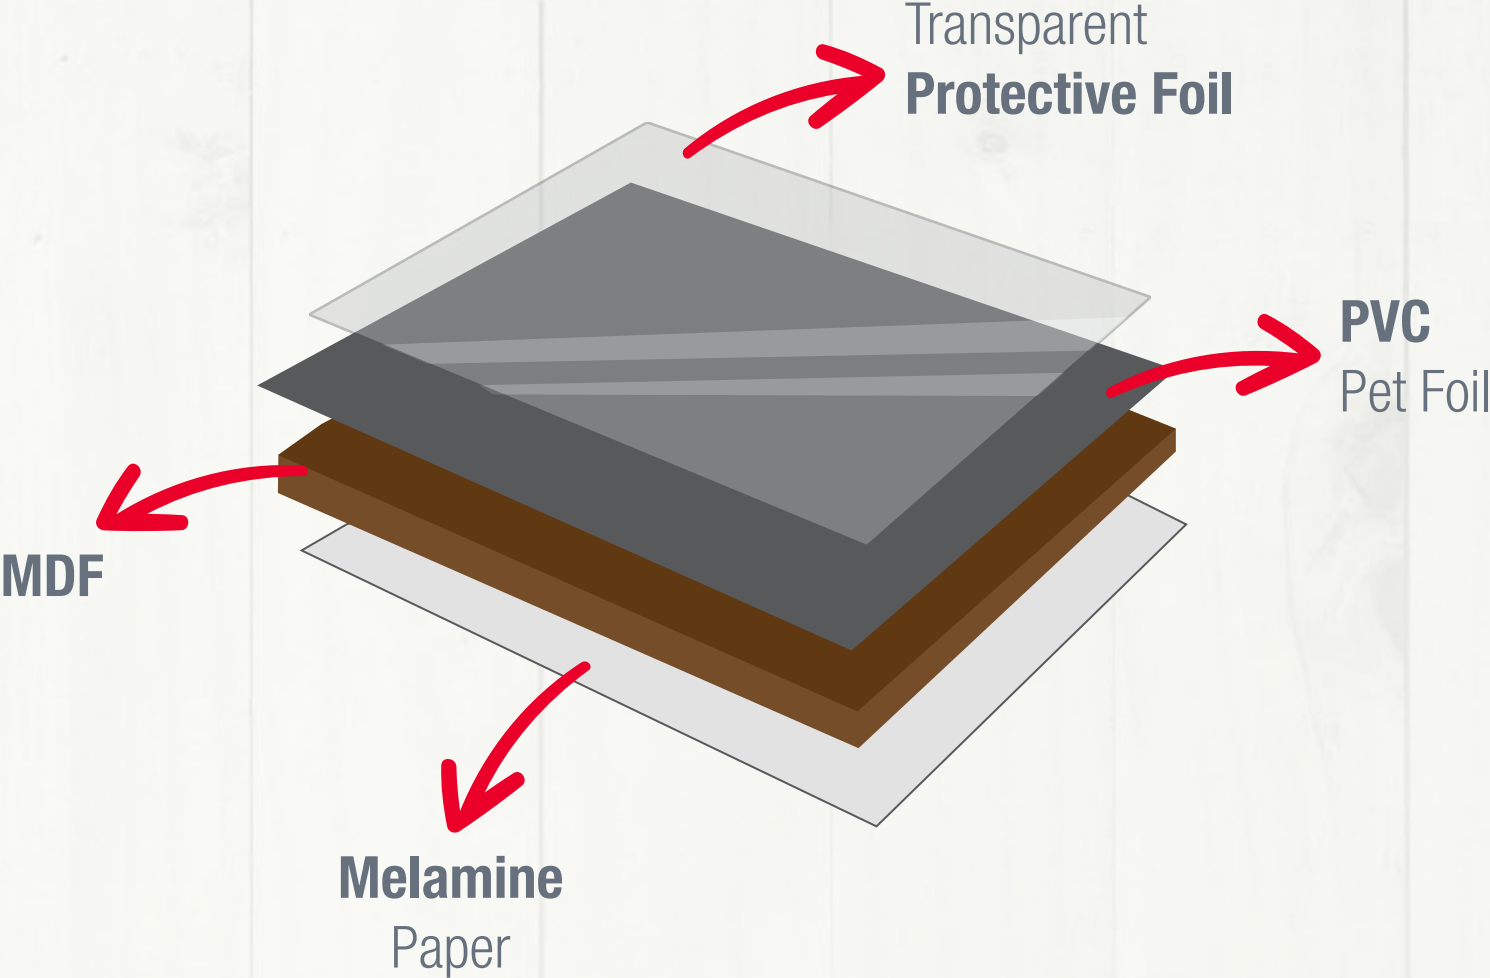

PRODUCT DESCRIPTION